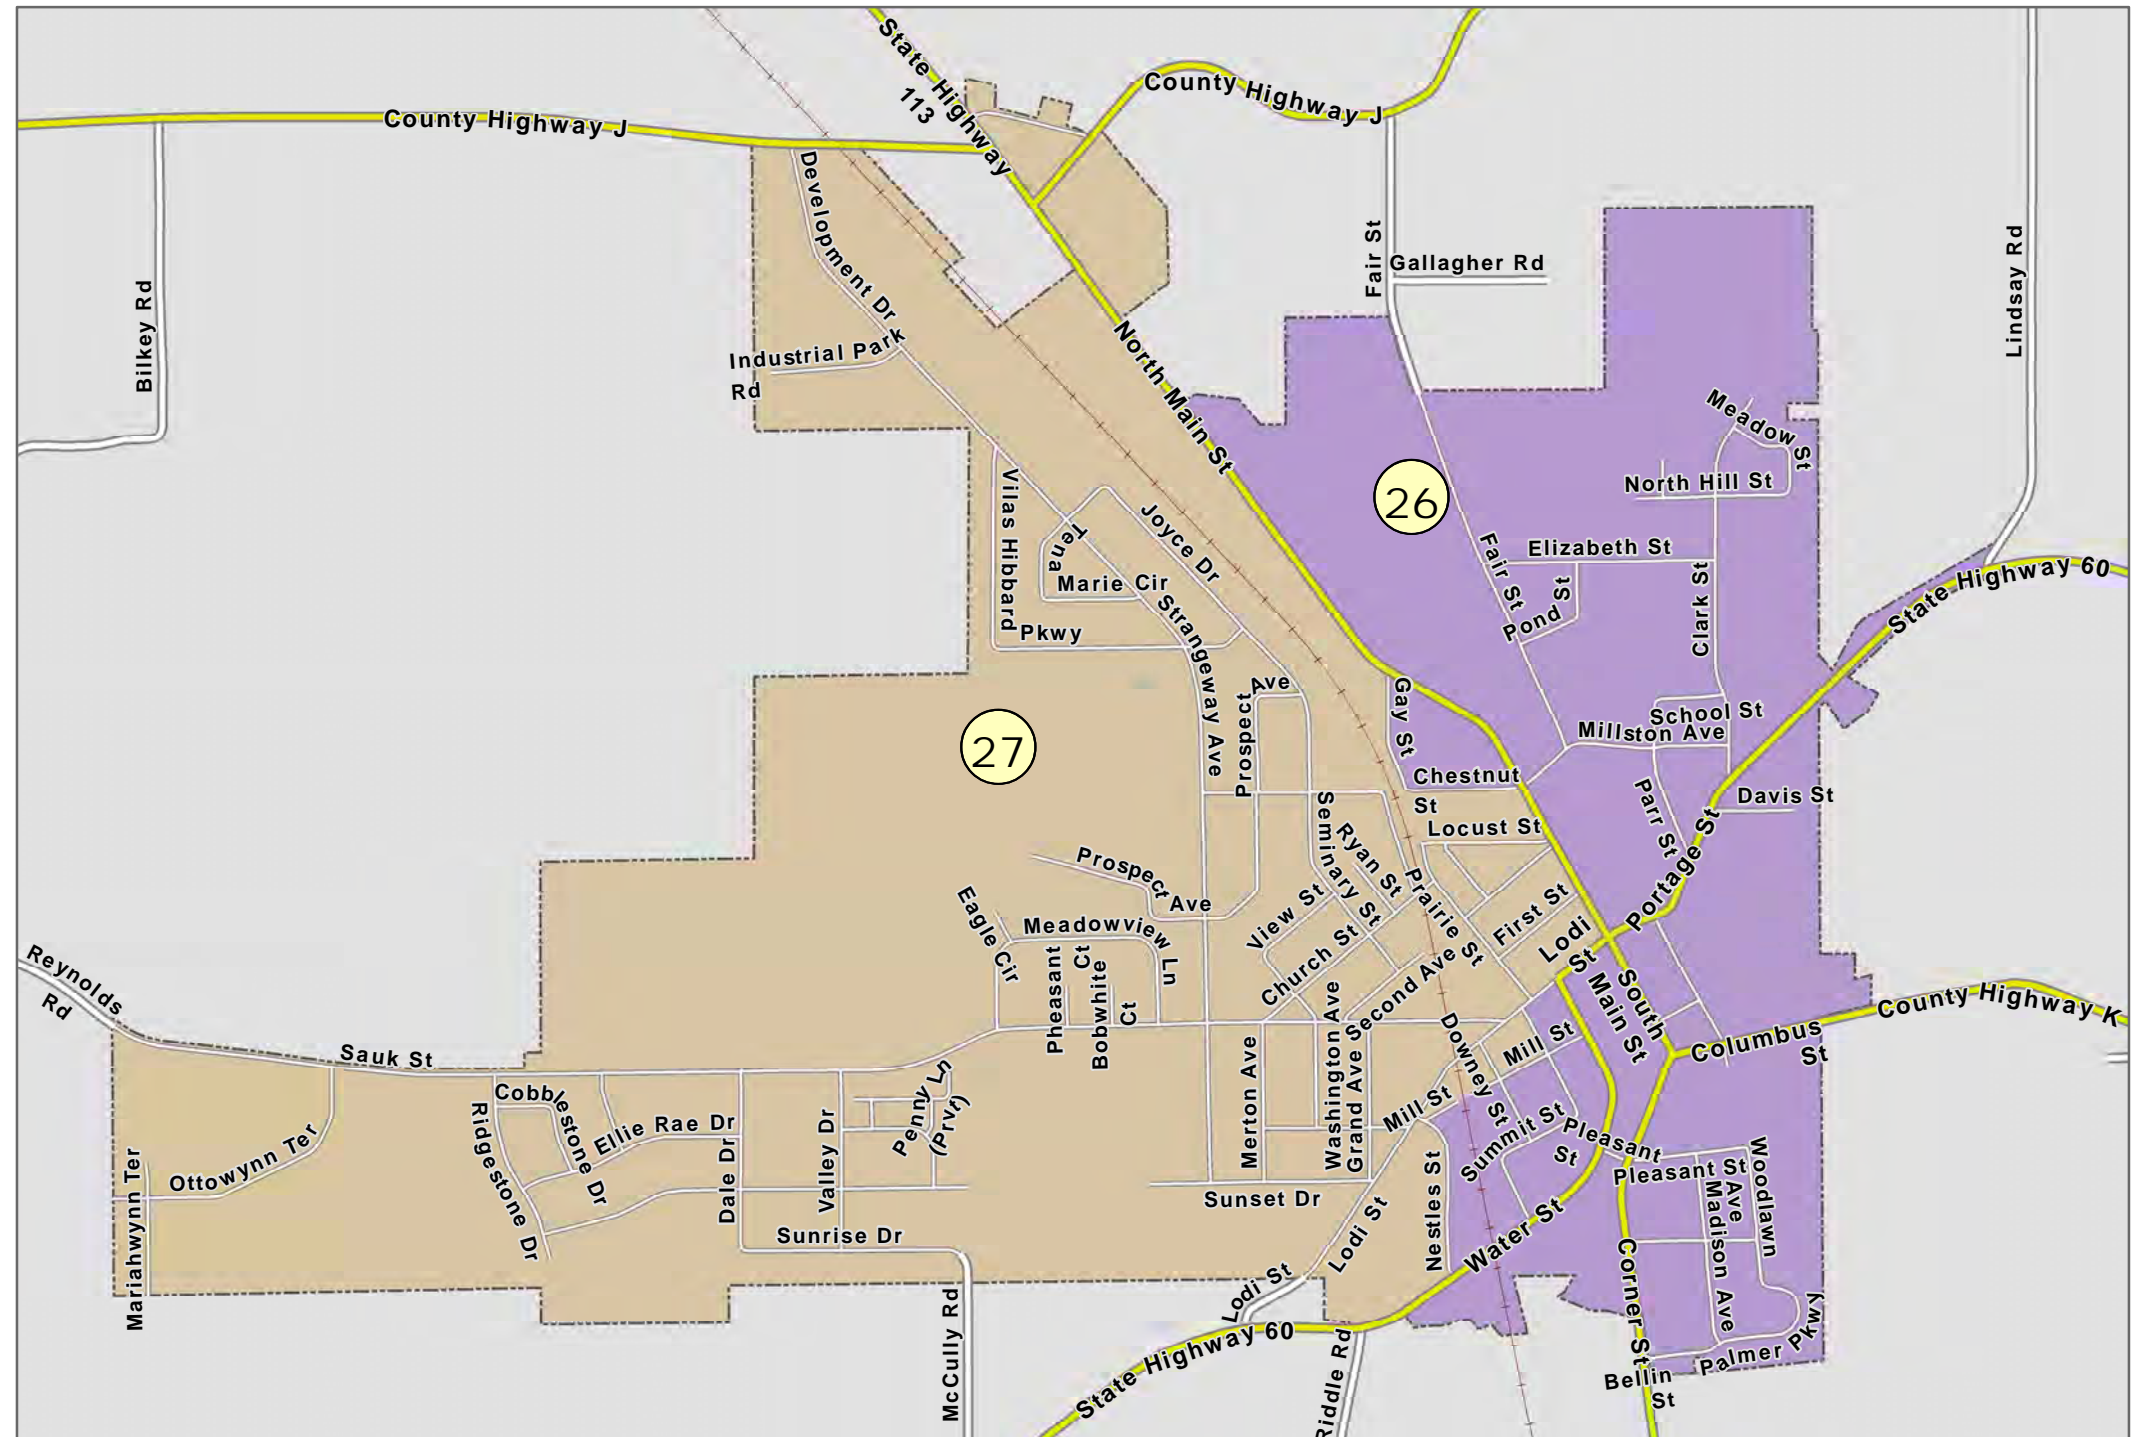

# CITY OF LODI

Legend

- Supervisory
- Ward (W-)
- Aldermanic

February 01, 2023  
COLUMBIA COUNTY  
GIS Department

COLUMBIA COUNTY, WI

SUPERVISORY DISTRICT(S)

SCHOOL DISTRICT(S)