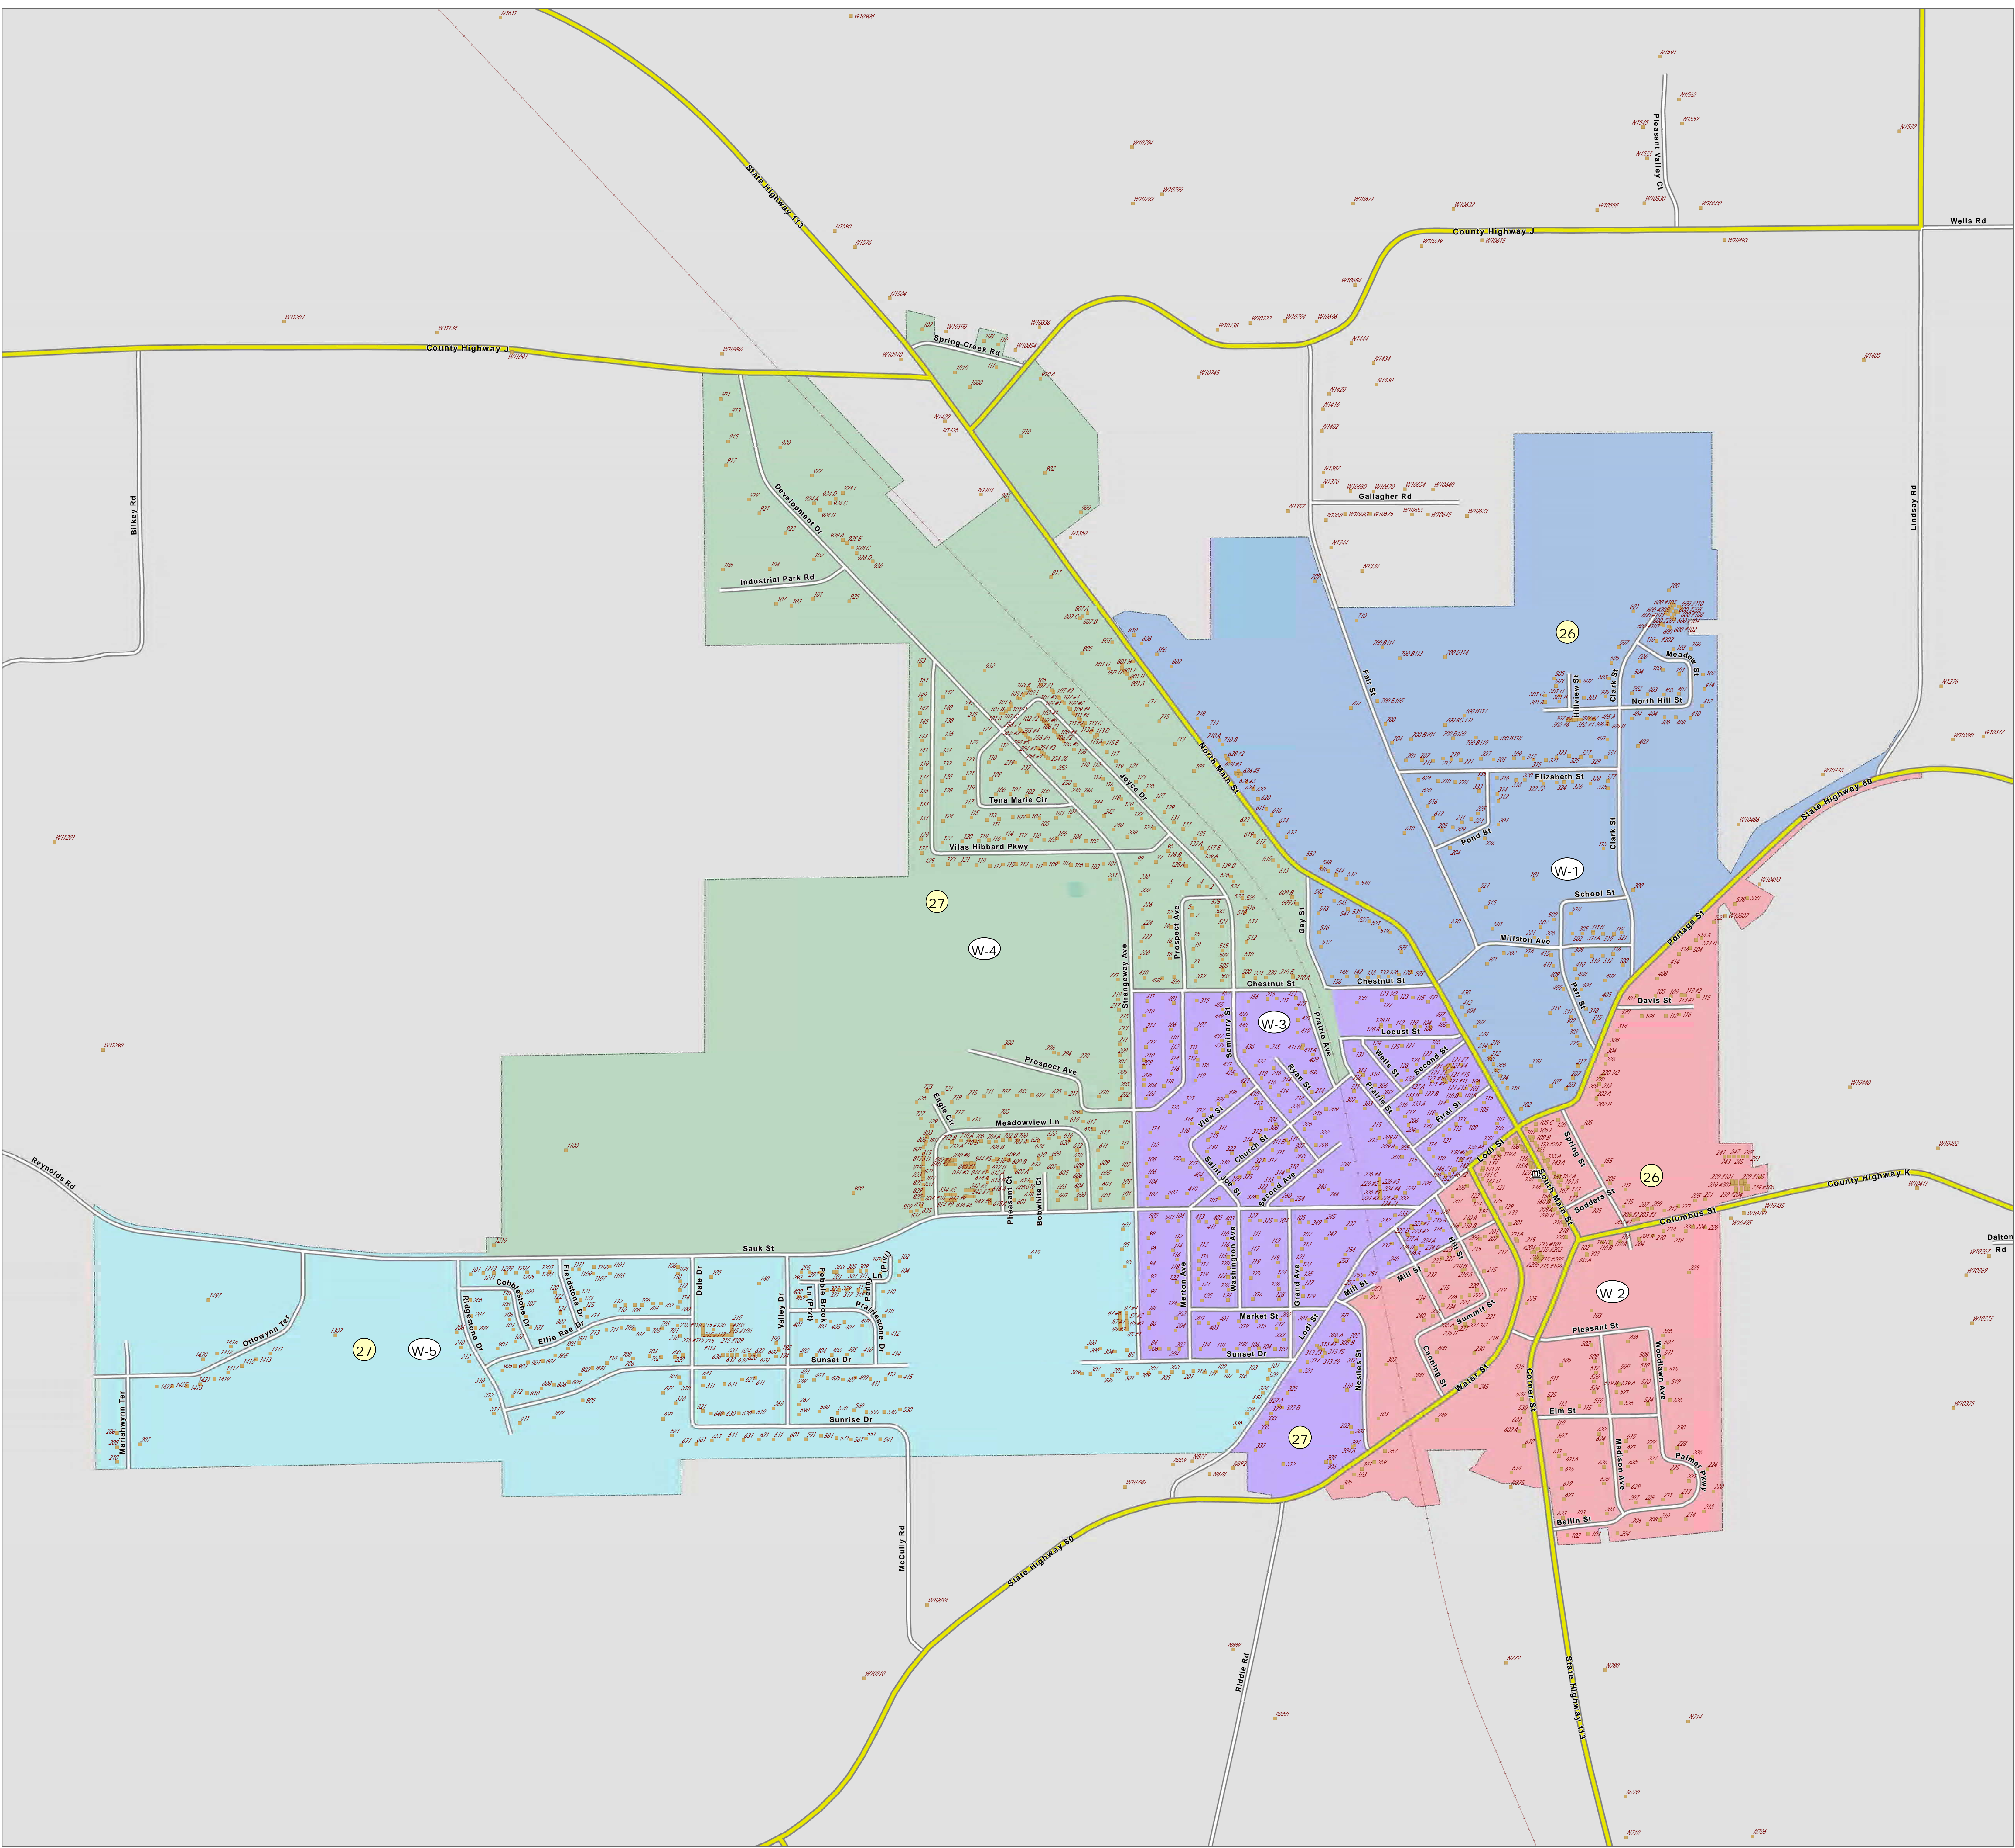

# CITY OF LODI

Legend

- Supervisory
- Ward (W-)
- Aldermanic

February 01, 2023  
COLUMBIA COUNTY  
GIS Department

COLUMBIA COUNTY, WI

SUPERVISORY DISTRICT(S)

SCHOOL DISTRICT(S)