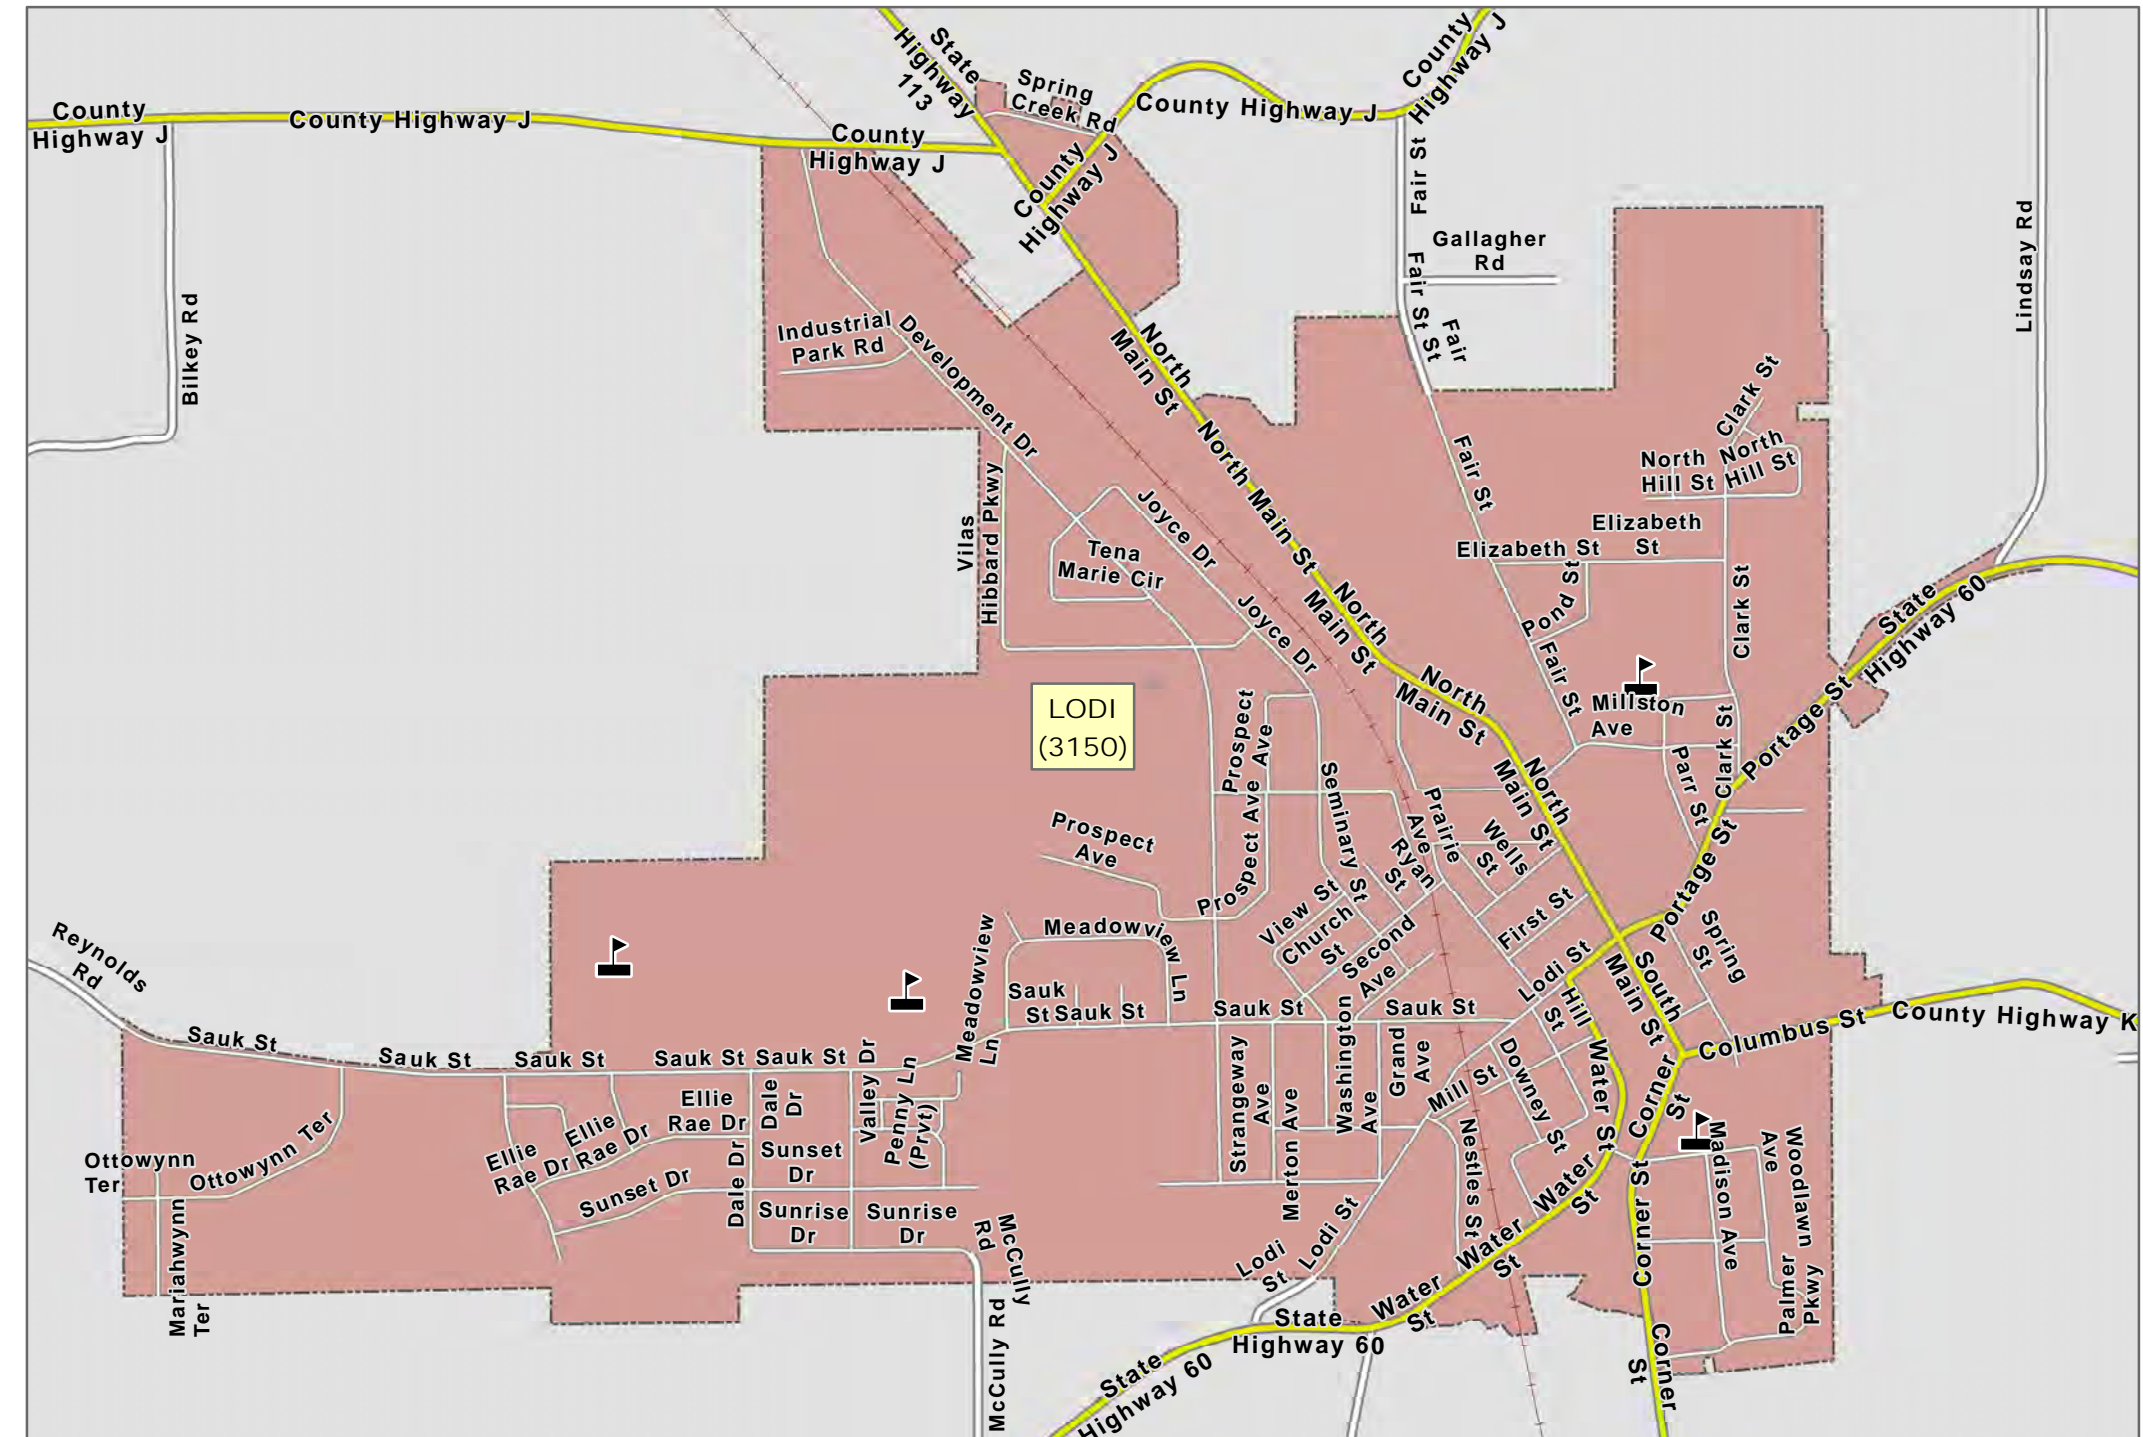

# CITY OF LODI

Legend

- Supervisory
- Ward (W-)
- Aldermanic

February 01, 2023  
COLUMBIA COUNTY  
GIS Department

COLUMBIA COUNTY, WI

SUPERVISORY DISTRICT(S)

SCHOOL DISTRICT(S)