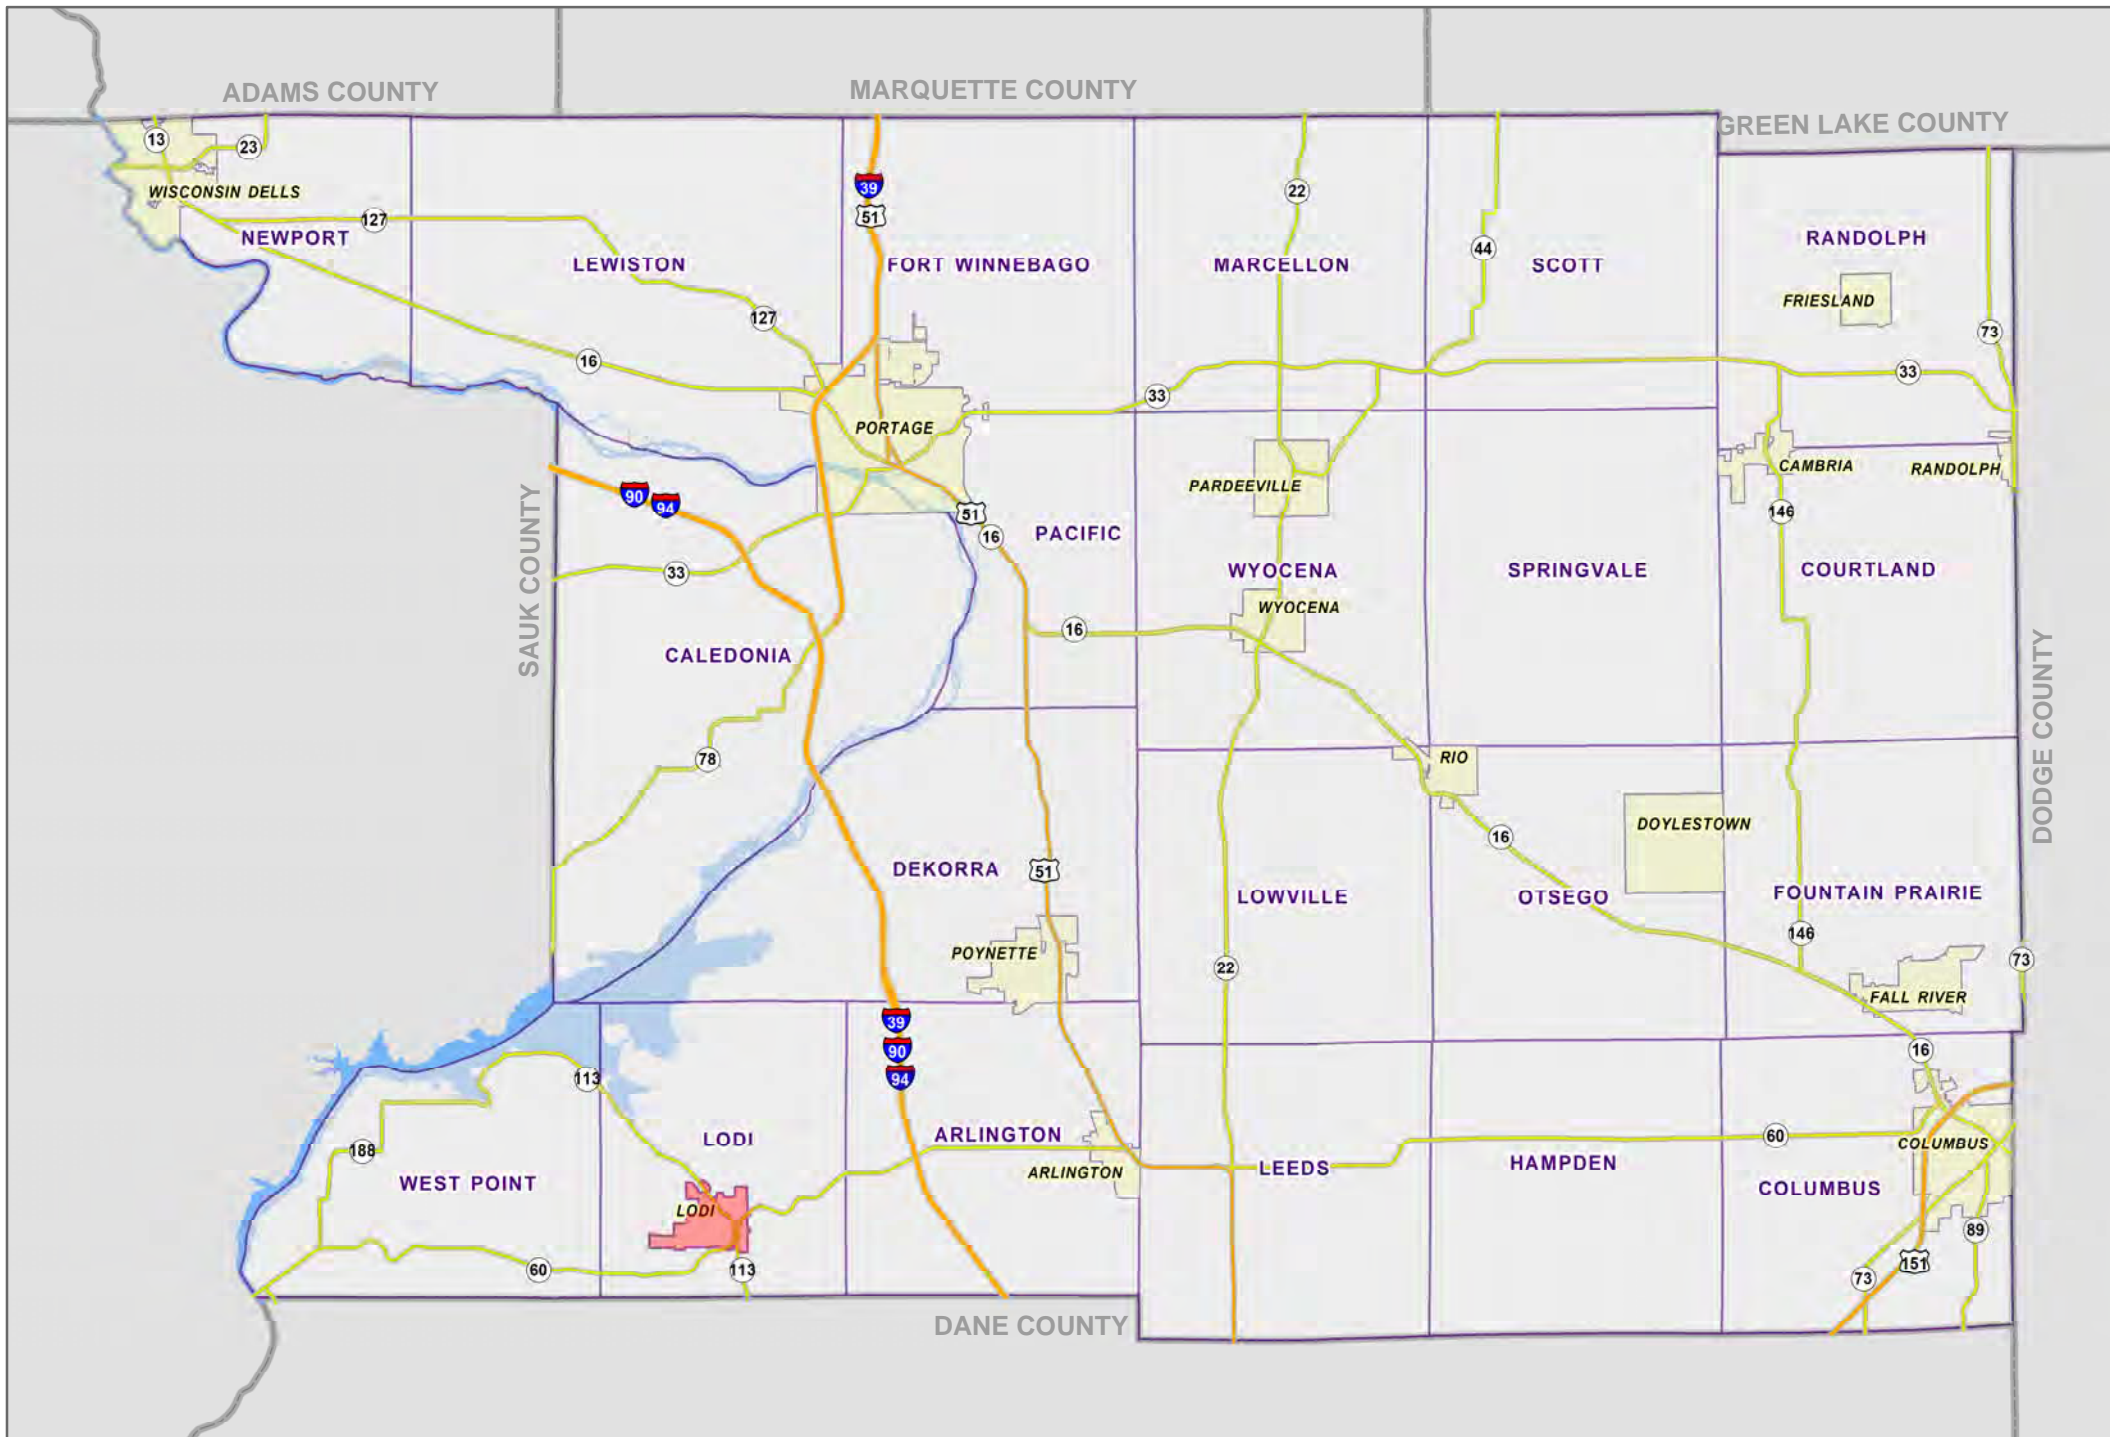

# CITY OF LODI

Legend

- Supervisory
- Ward (W-)
- Aldermanic

February 01, 2023  
COLUMBIA COUNTY  
GIS Department

COLUMBIA COUNTY, WI

SUPERVISORY DISTRICT(S)

SCHOOL DISTRICT(S)